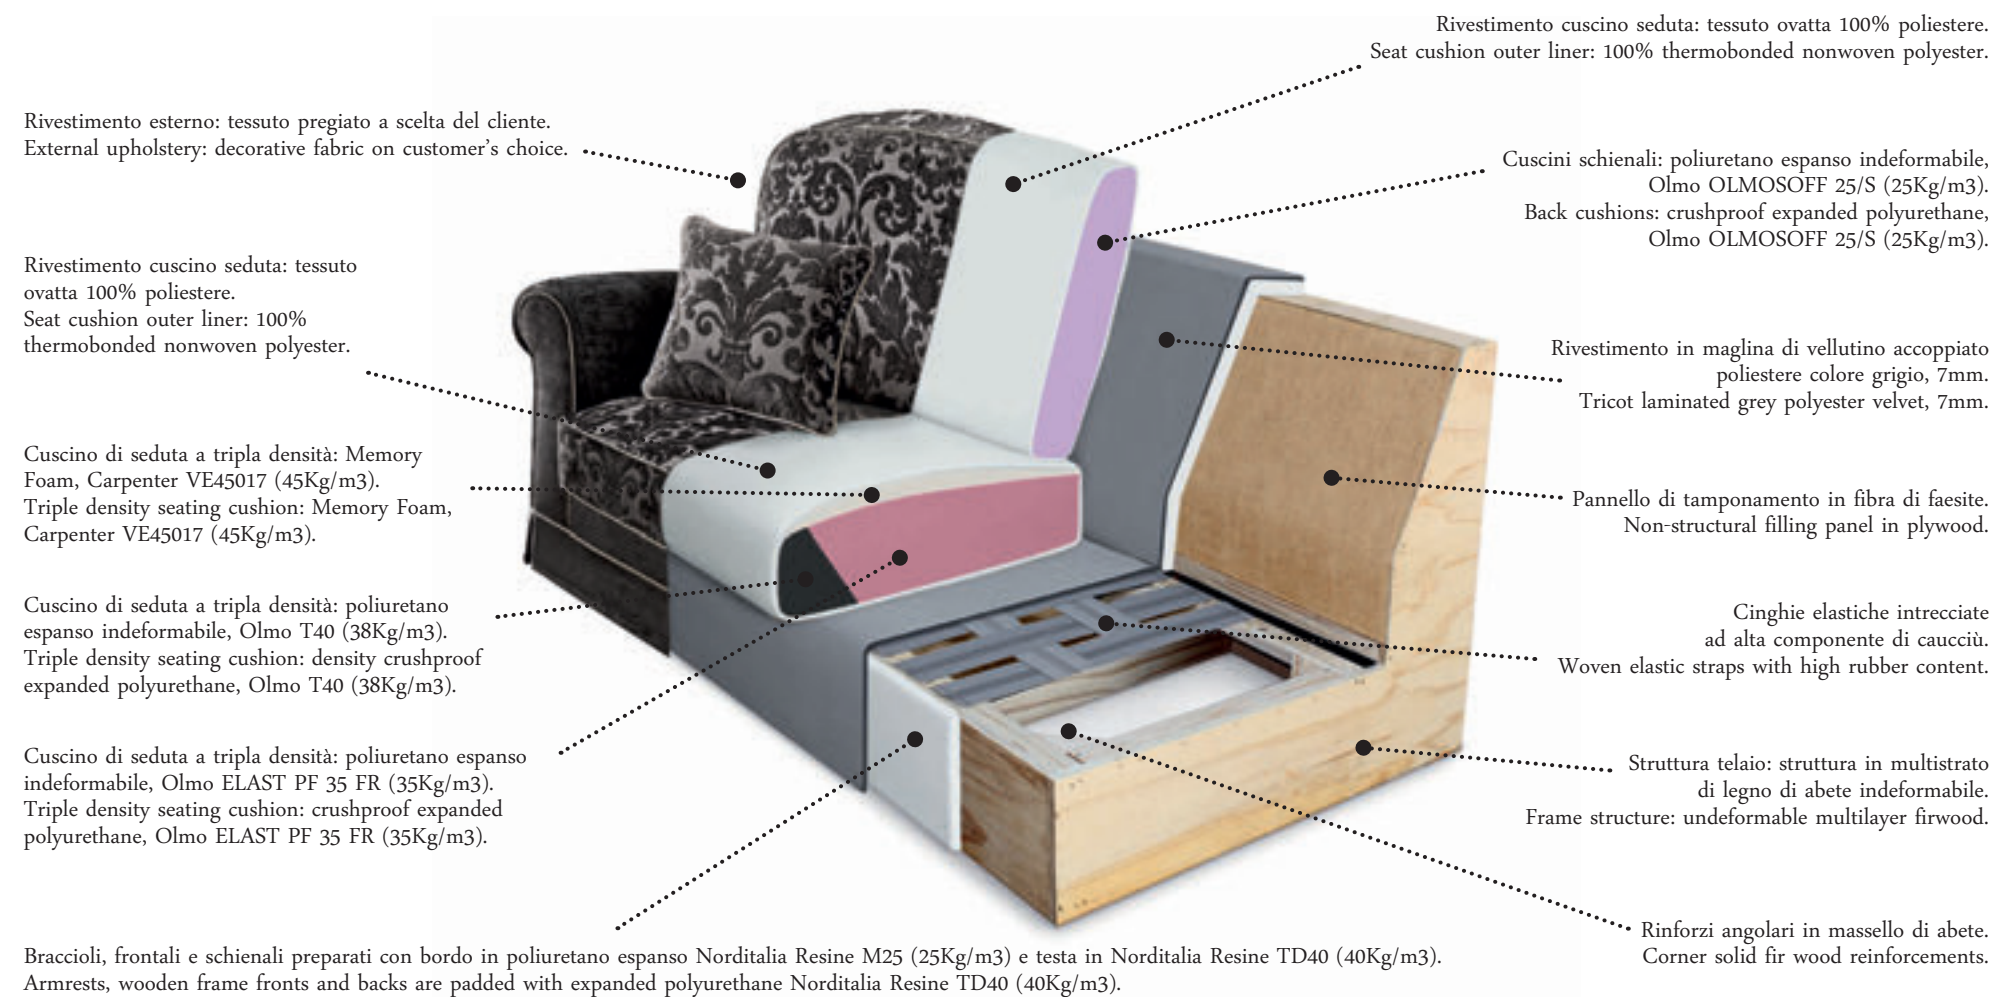

New!! Functional storage element!

Two seater sofa, Nabucco fabric swatch.
Frame: Perugia L.1557 colour 01.
Seats and backs: Gubbio L.1556 colour 01.
2 optional round cushions: Gondola L.1462 colour 02.
2 optional cushions 50cmx50cm: Perugia L.1557 colour 01.

MADE IN ITALY

Technical data

1. Cinghie elastiche intrecciate | Interlaced elastic straps
2. Ottimo assemblaggio | Excellent assembling
3. Struttura telaio: struttura in multistrato di legno di abete indeformabile. | Frame structure: undeformable multilayer firwood.